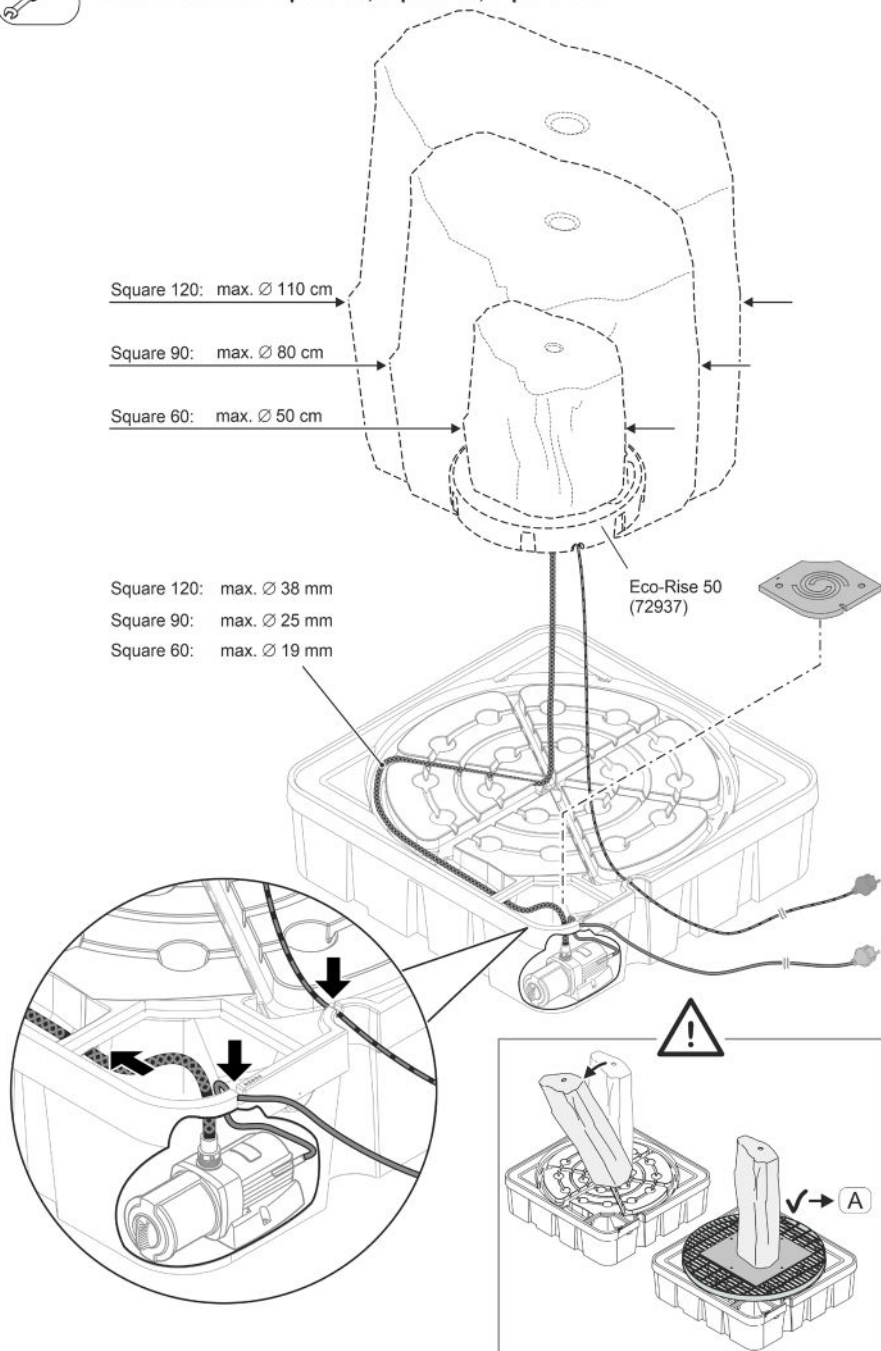

Water Reservoir Square 60
(72934)

Water Reservoir Square 90, 120
(93430, 90199)

WRR0015

Eco-Rise 50
(72937)

Water Reservoir
Square 60,
Square 90,
Square 120

WRR0002

	Water Reservoir Square 60	Water Reservoir Square 90	Water Reservoir Square 120
V	75 l	260 l	290 l
	<ul style="list-style-type: none"> • Aquarius Universal Classic 2000 	<ul style="list-style-type: none"> • Aquarius Universal Premium 12000 	<ul style="list-style-type: none"> • Aquarius Universal Premium 12000 • AquaMax Eco Classic 17500

Water Reservoir Square 60

Water Reservoir Square 90

Water Reservoir Square 120

WRR0003

WRR0008

Water Reservoir Square 60, Square 90, Square 120

Water Reservoir Square 90, Square 120

A**Beispiel - Example - Exemple - Ejemplo**

Water Reservoir Square 120: $\varnothing = 110$ cm
Water Reservoir Square 90: $\varnothing = 80$ cm

WRR0016

OASE GmbH

Tecklenburger Straße 161
48477 Hörstel | Germany

☎ +49 (0) 5454 80-0

📠 +49 (0) 5454 80-9353