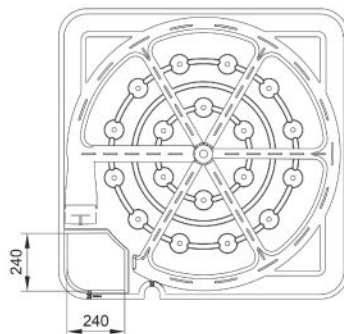

Water Reservoir Square 60
(72934)

Water Reservoir Square 90, 120
(93430, 90199)

WRR0015

Eco-Rise 50
(72937)

Water Reservoir
Square 60,
Square 90,
Square 120

WRR0002

	Water Reservoir Square 60	Water Reservoir Square 90	Water Reservoir Square 120
V	75 l	260 l	290 l
	<ul style="list-style-type: none"> • Aquarius Universal Classic 2000 	<ul style="list-style-type: none"> • Aquarius Universal Premium 12000 	<ul style="list-style-type: none"> • Aquarius Universal Premium 12000 • AquaMax Eco Classic 17500

Water Reservoir Square 60

Water Reservoir Square 90

Water Reservoir Square 120

WRR0003

WRR0008

Water Reservoir Square 60, Square 90, Square 120

Water Reservoir Square 90, Square 120

A**Beispiel - Example - Exemple - Ejemplo**

Water Reservoir Square 120: $\varnothing = 110$ cm
Water Reservoir Square 90: $\varnothing = 80$ cm

WRR0016

OASE GmbH

Tecklenburger Straße 161
48477 Hörstel | Germany

☎ +49 (0) 5454 80-0

📠 +49 (0) 5454 80-9353