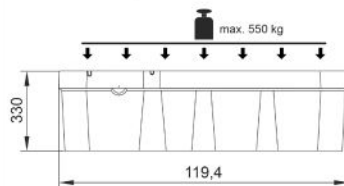

Water Reservoir Square 60
(72934)

Water Reservoir Square 90, 120
(93430, 90199)

WRR0015

Eco-Rise 50
(72937)

Water Reservoir
Square 60,
Square 90,
Square 120

WRR0002

	Water Reservoir Square 60	Water Reservoir Square 90	Water Reservoir Square 120
V	75 l	260 l	290 l
	<ul style="list-style-type: none"> • Aquarius Universal Classic 2000 	<ul style="list-style-type: none"> • Aquarius Universal Premium 12000 	<ul style="list-style-type: none"> • Aquarius Universal Premium 12000 • AquaMax Eco Classic 17500

Water Reservoir Square 60

Water Reservoir Square 90

Water Reservoir Square 120

WRR0003

WRR0008

Water Reservoir Square 60, Square 90, Square 120

Water Reservoir Square 90, Square 120

A**Beispiel - Example - Exemple - Ejemplo**

Water Reservoir Square 120: $\varnothing = 110$ cm
Water Reservoir Square 90: $\varnothing = 80$ cm

WRR0016

OASE GmbH

Tecklenburger Straße 161
48477 Hörstel | Germany

☎ +49 (0) 5454 80-0

📠 +49 (0) 5454 80-9353