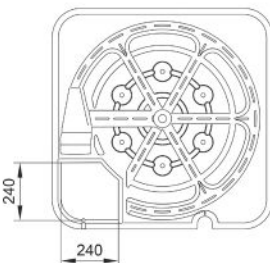

Water Reservoir Square 60
(72934)

Water Reservoir Square 90, 120
(93430, 90199)

WRR0015

Eco-Rise 50
(72937)

Water Reservoir
Square 60,
Square 90,
Square 120

WRR0002

	Water Reservoir Square 60	Water Reservoir Square 90	Water Reservoir Square 120
V	75 l	260 l	290 l
	<ul style="list-style-type: none"> • Aquarius Universal Classic 2000 	<ul style="list-style-type: none"> • Aquarius Universal Premium 12000 	<ul style="list-style-type: none"> • Aquarius Universal Premium 12000 • AquaMax Eco Classic 17500

Water Reservoir Square 60

Water Reservoir Square 90

Water Reservoir Square 120

WRR0003

WRR0008

Water Reservoir Square 60, Square 90, Square 120

Water Reservoir Square 90, Square 120

A**Beispiel - Example - Exemple - Ejemplo**

Water Reservoir Square 120: $\varnothing = 110$ cm
Water Reservoir Square 90: $\varnothing = 80$ cm

WRR0016

OASE GmbH

Tecklenburger Straße 161
48477 Hörstel | Germany

☎ +49 (0) 5454 80-0

📠 +49 (0) 5454 80-9353