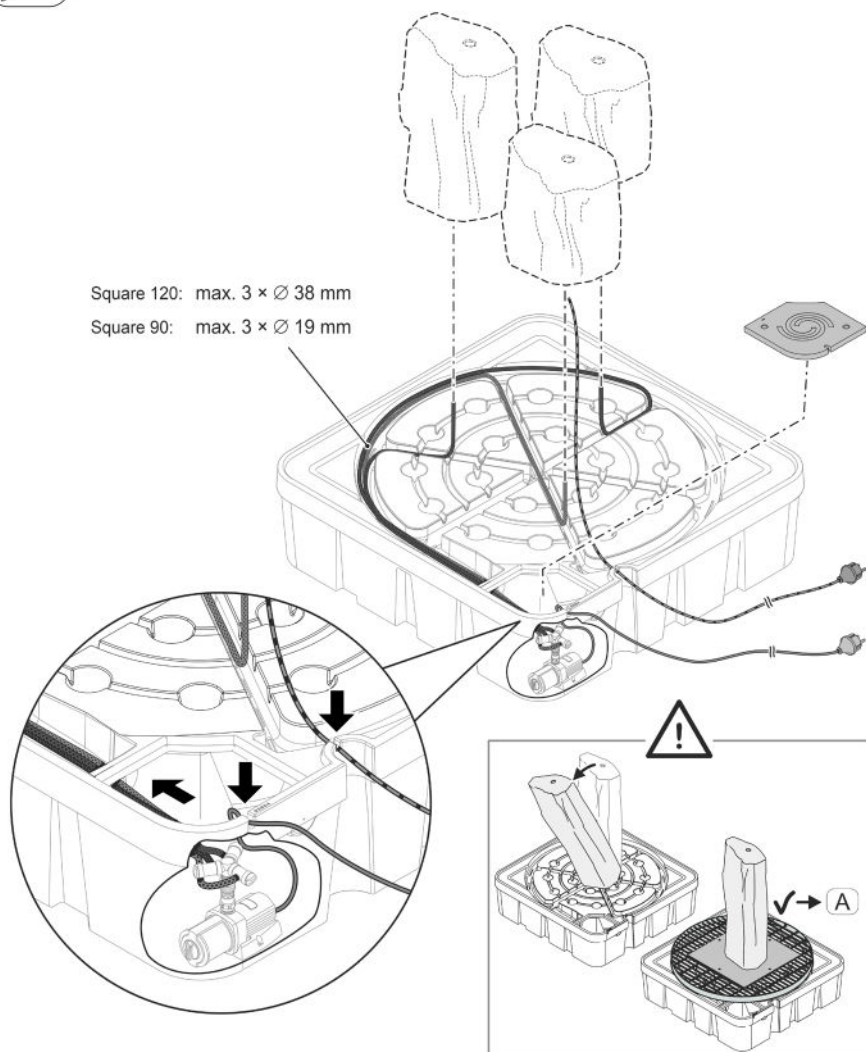

Water Reservoir Square 60

Water Reservoir Square 90

Water Reservoir Square 120

WRR0003

WRR0008

Water Reservoir Square 60, Square 90, Square 120

Water Reservoir Square 90, Square 120

A**Beispiel - Example - Exemple - Ejemplo**

Water Reservoir Square 120: $\varnothing = 110$ cm
Water Reservoir Square 90: $\varnothing = 80$ cm

WRR0016

OASE GmbH

Tecklenburger Straße 161
48477 Hörstel | Germany

☎ +49 (0) 5454 80-0

📠 +49 (0) 5454 80-9353