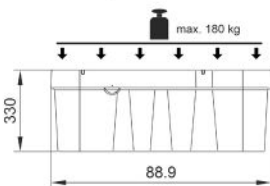

Water Reservoir Square 60
(72934)

Water Reservoir Square 90, 120
(93430, 90199)

WRR0015

Eco-Rise 50
(72937)

Water Reservoir
Square 60,
Square 90,
Square 120

WRR0002

	Water Reservoir Square 60	Water Reservoir Square 90	Water Reservoir Square 120
V	75 l	260 l	290 l
	<ul style="list-style-type: none"> • Aquarius Universal Classic 2000 	<ul style="list-style-type: none"> • Aquarius Universal Premium 12000 	<ul style="list-style-type: none"> • Aquarius Universal Premium 12000 • AquaMax Eco Classic 17500

Water Reservoir Square 60

Water Reservoir Square 90

Water Reservoir Square 120

WRR0003

WRR0008

Water Reservoir Square 60, Square 90, Square 120

Water Reservoir Square 90, Square 120

A**Beispiel - Example - Exemple - Ejemplo**

Water Reservoir Square 120: $\varnothing = 110$ cm
Water Reservoir Square 90: $\varnothing = 80$ cm

WRR0016

OASE GmbH

Tecklenburger Straße 161
48477 Hörstel | Germany

☎ +49 (0) 5454 80-0

📠 +49 (0) 5454 80-9353