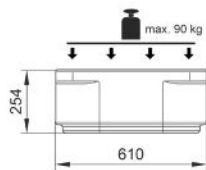

Water Reservoir Square 60
(72934)

Water Reservoir Square 90, 120
(93430, 90199)

WRR0015

Eco-Rise 50
(72937)

Water Reservoir
Square 60,
Square 90,
Square 120

WRR0002

	Water Reservoir Square 60	Water Reservoir Square 90	Water Reservoir Square 120
V	75 l	260 l	290 l
	<ul style="list-style-type: none"> • Aquarius Universal Classic 2000 	<ul style="list-style-type: none"> • Aquarius Universal Premium 12000 	<ul style="list-style-type: none"> • Aquarius Universal Premium 12000 • AquaMax Eco Classic 17500

Water Reservoir Square 60

Water Reservoir Square 90

Water Reservoir Square 120

WRR0003

WRR0008

Water Reservoir Square 60, Square 90, Square 120

Water Reservoir Square 90, Square 120

A**Beispiel - Example - Exemple - Ejemplo**

Water Reservoir Square 120: $\varnothing = 110$ cm
Water Reservoir Square 90: $\varnothing = 80$ cm

WRR0016

OASE GmbH

Tecklenburger Straße 161
48477 Hörstel | Germany

☎ +49 (0) 5454 80-0

📠 +49 (0) 5454 80-9353