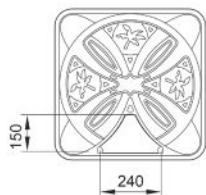

Water Reservoir Square 60
(72934)

Water Reservoir Square 90, 120
(93430, 90199)

WRR0015

Eco-Rise 50
(72937)

Water Reservoir
Square 60,
Square 90,
Square 120

WRR0002

	Water Reservoir Square 60	Water Reservoir Square 90	Water Reservoir Square 120
V	75 l	260 l	290 l
	<ul style="list-style-type: none"> • Aquarius Universal Classic 2000 	<ul style="list-style-type: none"> • Aquarius Universal Premium 12000 	<ul style="list-style-type: none"> • Aquarius Universal Premium 12000 • AquaMax Eco Classic 17500

Water Reservoir Square 60

Water Reservoir Square 90

Water Reservoir Square 120

WRR0003

WRR0008

Water Reservoir Square 60, Square 90, Square 120

Water Reservoir Square 90, Square 120

A**Beispiel - Example - Exemple - Ejemplo**

Water Reservoir Square 120: $\varnothing = 110$ cm
Water Reservoir Square 90: $\varnothing = 80$ cm

WRR0016

OASE GmbH

Tecklenburger Straße 161
48477 Hörstel | Germany

☎ +49 (0) 5454 80-0

📠 +49 (0) 5454 80-9353