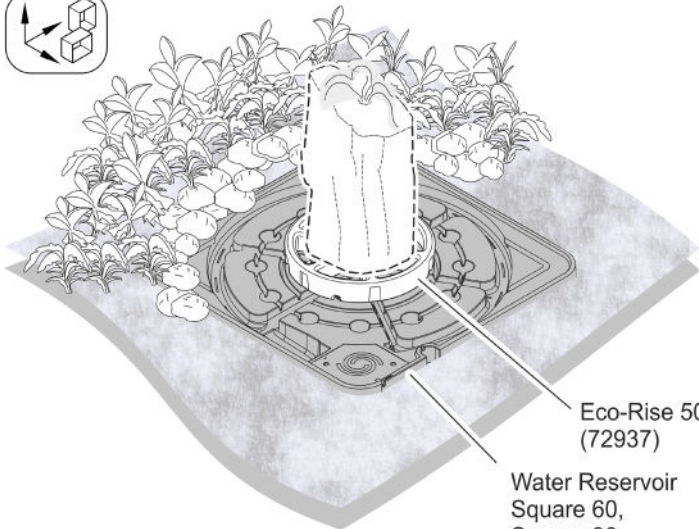

Water Reservoir Square 60
(72934)

Water Reservoir Square 90, 120
(93430, 90199)

WRR0015

Eco-Rise 50
(72937)

Water Reservoir
Square 60,
Square 90,
Square 120

WRR0002

	Water Reservoir Square 60	Water Reservoir Square 90	Water Reservoir Square 120
V	75 l	260 l	290 l
	<ul style="list-style-type: none"> • Aquarius Universal Classic 2000 	<ul style="list-style-type: none"> • Aquarius Universal Premium 12000 	<ul style="list-style-type: none"> • Aquarius Universal Premium 12000 • AquaMax Eco Classic 17500

Water Reservoir Square 60

Water Reservoir Square 90

Water Reservoir Square 120

WRR0003

WRR0008

Water Reservoir Square 60, Square 90, Square 120

Water Reservoir Square 90, Square 120

A**Beispiel - Example - Exemple - Ejemplo**