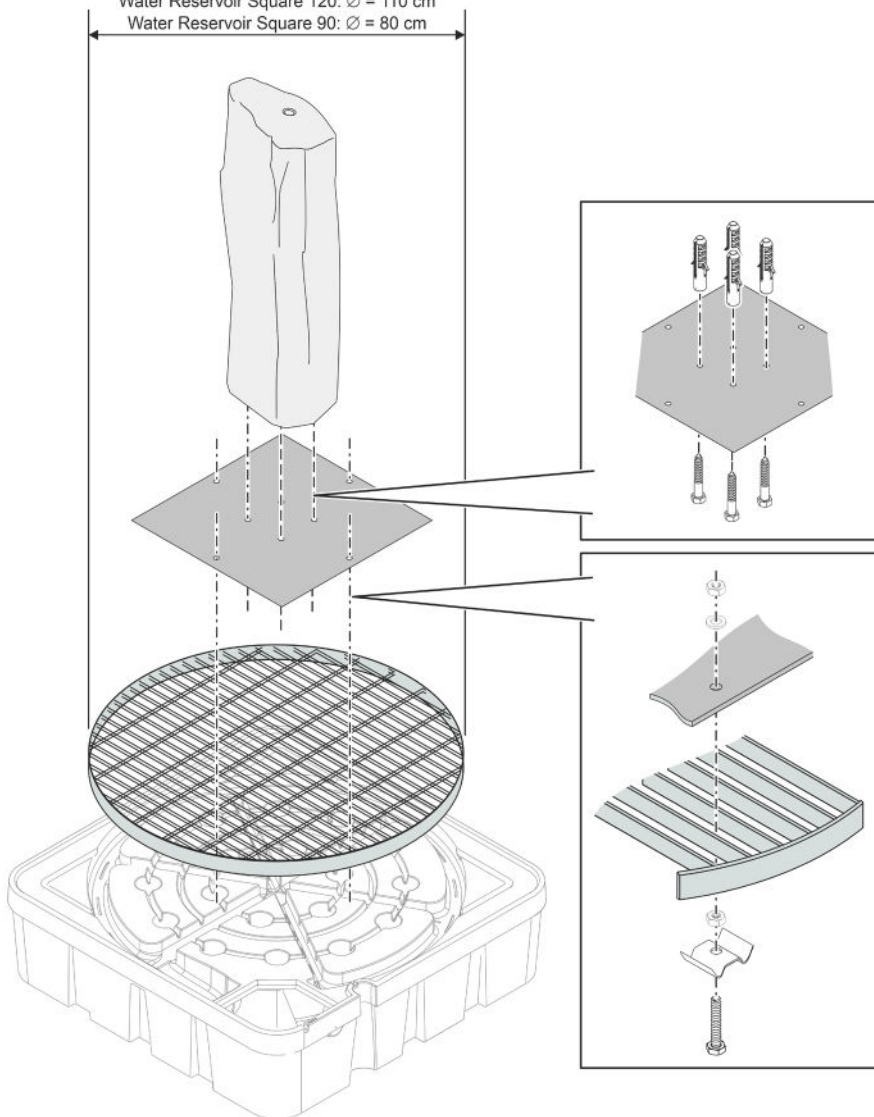

Water Reservoir Square 60

Water Reservoir Square 90

Water Reservoir Square 120

WRR0003

WRR0008

Water Reservoir Square 60, Square 90, Square 120

Water Reservoir Square 90, Square 120

A**Beispiel - Example - Exemple - Ejemplo**

Water Reservoir Square 120: $\varnothing = 110$ cm
Water Reservoir Square 90: $\varnothing = 80$ cm

WRR0016

OASE GmbH

Tecklenburger Straße 161
48477 Hörstel | Germany

☎ +49 (0) 5454 80-0

📠 +49 (0) 5454 80-9353