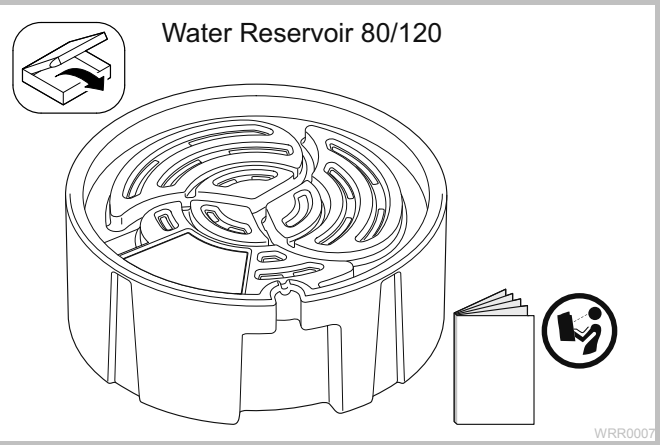

	<b>Water Reservoir 60</b>	<b>Water Reservoir 80</b>	<b>Water Reservoir 120</b>
<b>V</b>	75 l	120 l	255 l
	Aquarius Universal Classic 2000	Aquarius Universal Premium 12000	Aquarius Universal Premium 12000 AquaMax Eco Classic 17500

Water reservoir 60

Water reservoir 80

Water reservoir 120

WRR0003

WRR0008

Water reservoir	a
60	max. 1 × Ø 19 mm
80	max. 1 × Ø 25 mm
120	max. 1 × Ø 38 mm

WRR0006

WRR0010