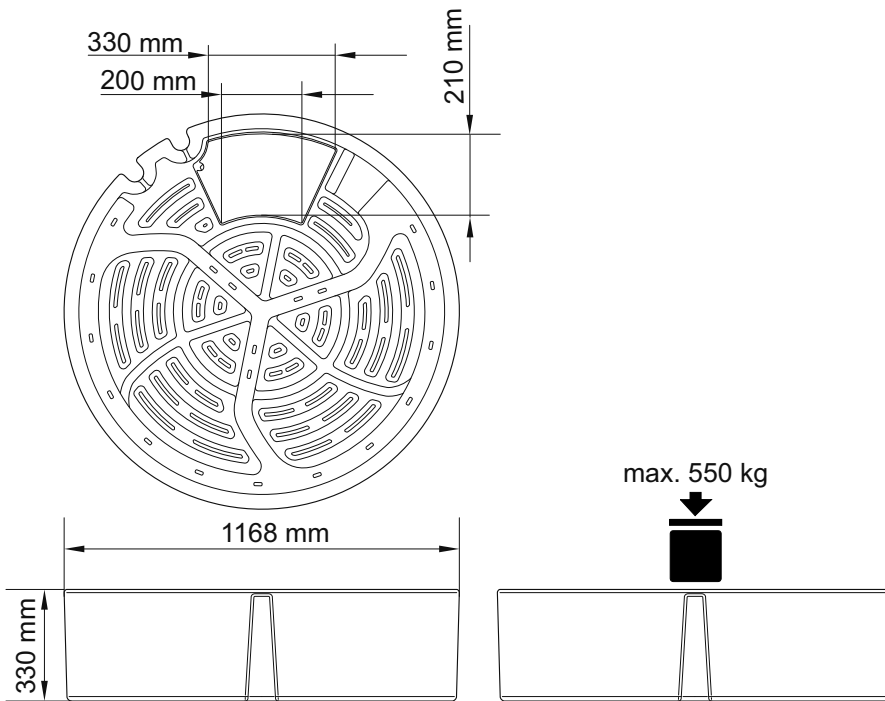

	<b>Water Reservoir 60</b>	<b>Water Reservoir 80</b>	<b>Water Reservoir 120</b>
<b>V</b>	75 l	120 l	255 l
	Aquarius Universal Classic 2000	Aquarius Universal Premium 12000	Aquarius Universal Premium 12000 AquaMax Eco Classic 17500

Water reservoir 60

Water reservoir 80

Water reservoir 120

WRR0003

WRR0008

Water reservoir	a
60	max. 1 × Ø 19 mm
80	max. 1 × Ø 25 mm
120	max. 1 × Ø 38 mm

WRR0006

WRR0010