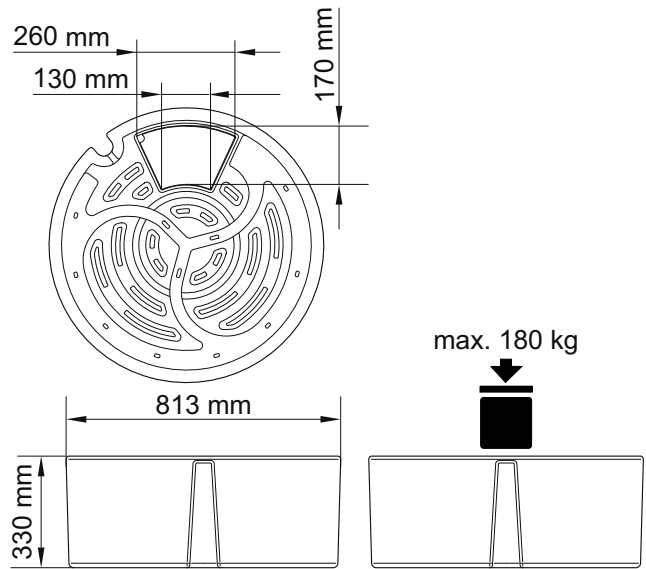

Water reservoir 60

Water reservoir 80

Water reservoir 120

WRR0003

WRR0008

Water reservoir	a
60	max. 1 × Ø 19 mm
80	max. 1 × Ø 25 mm
120	max. 1 × Ø 38 mm

WRR0006

WRR0010