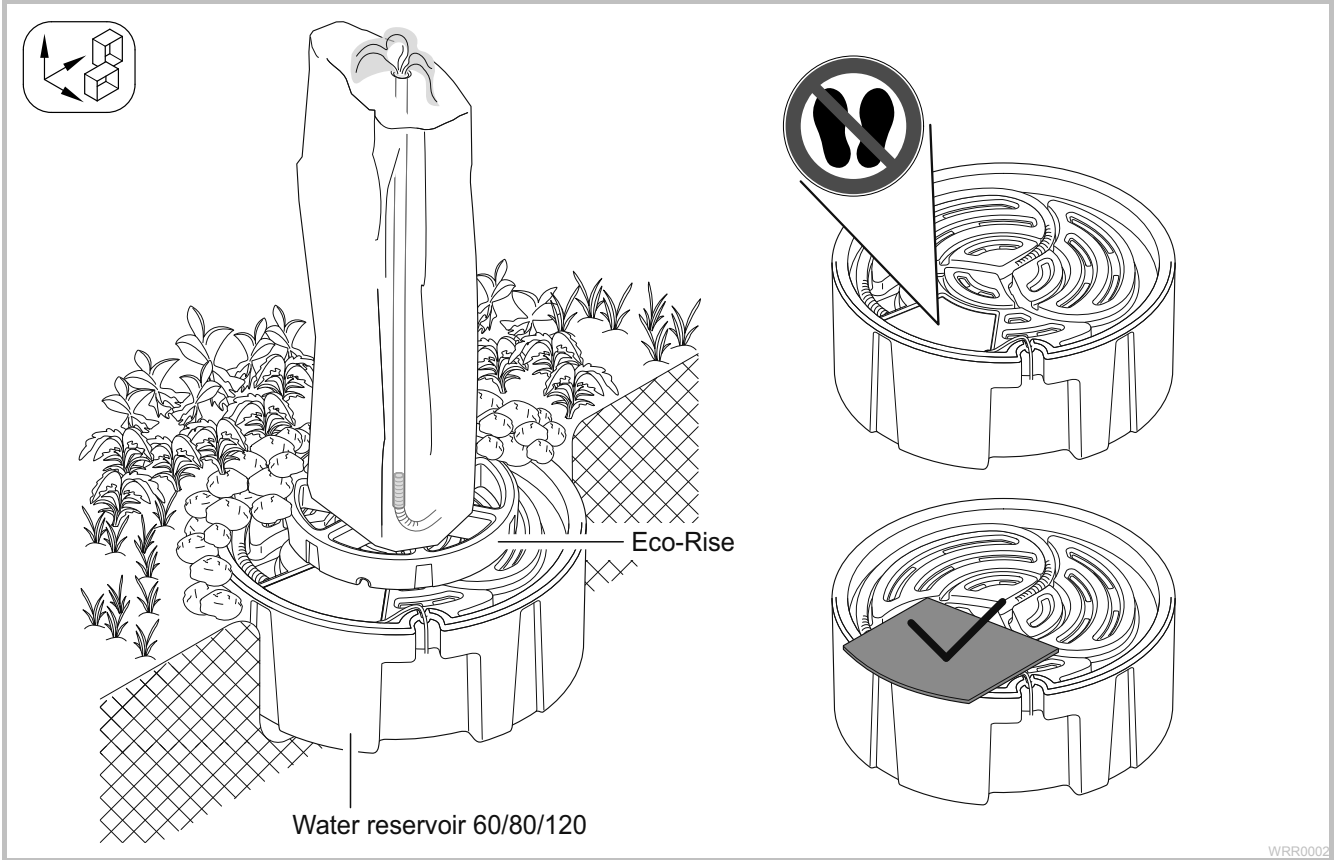

	<b>Water Reservoir 60</b>	<b>Water Reservoir 80</b>	<b>Water Reservoir 120</b>
<b>V</b>	75 l	120 l	255 l
	Aquarius Universal Classic 2000	Aquarius Universal Premium 12000	Aquarius Universal Premium 12000 AquaMax Eco Classic 17500

Water reservoir 60

Water reservoir 80

Water reservoir 120

WRR0003

WRR0008

Water reservoir	a
60	max. 1 × Ø 19 mm
80	max. 1 × Ø 25 mm
120	max. 1 × Ø 38 mm

WRR0006

WRR0010