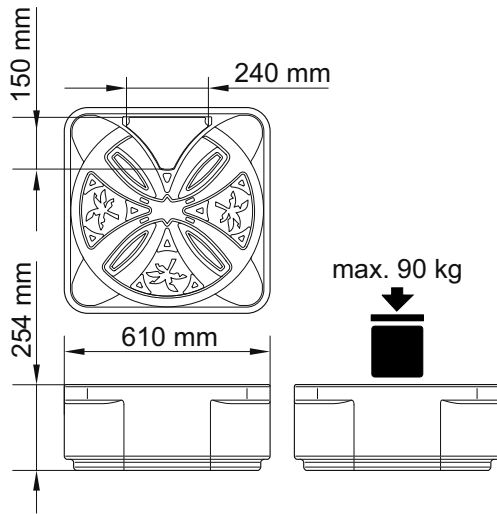

	<b>Water Reservoir 60</b>	<b>Water Reservoir 80</b>	<b>Water Reservoir 120</b>
<b>V</b>	75 l	120 l	255 l
	Aquarius Universal Classic 2000	Aquarius Universal Premium 12000	Aquarius Universal Premium 12000 AquaMax Eco Classic 17500

Water reservoir 60

Water reservoir 80

Water reservoir 120

WRR0003

WRR0008

Water reservoir	a
60	max. 1 × Ø 19 mm
80	max. 1 × Ø 25 mm
120	max. 1 × Ø 38 mm

WRR0006

WRR0010